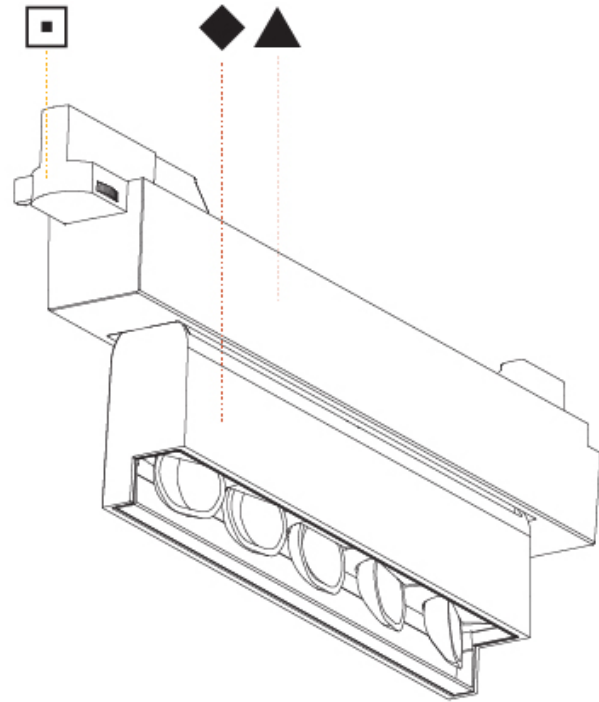

OPTICAL

Adjustability: Tilt 15°

RATINGS AND CERTIFICATIONS

Certified By: Certified for North American Standards
 IP rating: IP20

MAGIQ WALLWASH PLUS BLACK TRACK

A3T062-

PROJECT	_____
TYPE	_____
SPECIFIER	_____
QUANTITY	_____
DATE	_____